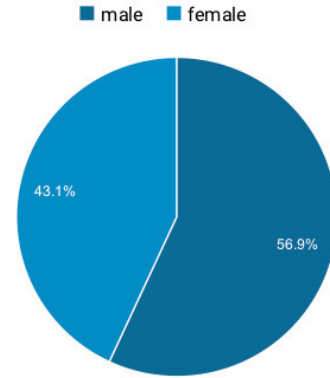

MEASURE

MEASURABLE DATA
AND ROI

CelebrityAccess Demographics Q1-2019

http://www.celebrityaccess.com

CelebrityAccess

[Go to report](#)

Demographics: Overview

All Users
100.00% Users

Jan 1, 2019 - Apr 21, 2019

Key Metric:

Age 37.98% of total users

Gender 37.83% of total users

http://www.celebrityaccess.com

CelebrityAccess

Interests: Overview

All Users
100.00% Users