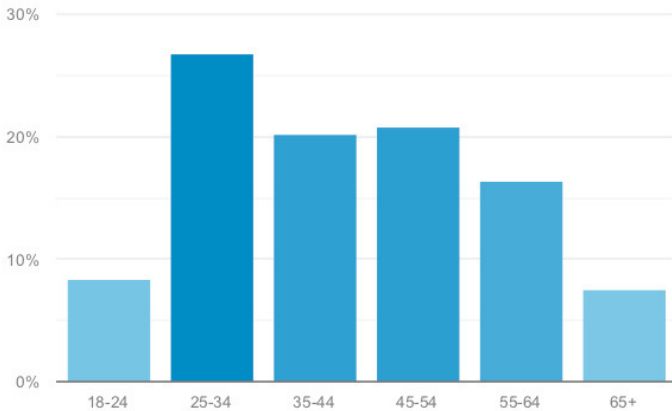

MEASURE

MEASURABLE DATA
AND ROI

CelebrityAccess Demographics Q1-2019

http://www.celebrityaccess.com

CelebrityAccess

[Go to report](#)

Demographics: Overview

All Users
100.00% Users

Jan 1, 2019 - Apr 21, 2019

Key Metric:

Age 37.98% of total users

Gender 37.83% of total users

http://www.celebrityaccess.com

CelebrityAccess

Interests: Overview

All Users
100.00% Users